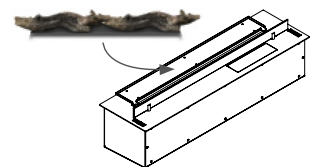

TECHNICAL GLASS PANEL

The dedicated toughened glass plate covers the flame making it stable and even.

Forma 1200 Left Corner

Burner model	FLA3 990 (BEV Technology®)
Fuel tank capacity	5.5 L
Maximum burn time	10 hours
Maximum heat output	7.0 kW
Minimum room cubature	70 m ³
Flame height regulation	6 stages
Weight	72.2 kg
Fuel type	bioethanol 95 - 96,6%
Flue	not required
Air change rate	1 space volume per hour
Power supply	230 V
Finish	black powder coating
Materials	steel, galvanized steel, toughened glass
Application	for indoor use only

CONTROL OPTIONS

included

included

optional

'FLA3 NET-ZERO' APP

Control the fire with your smartphone!

optional tray with 2 ceramic logs or white stones
(installed on the top of the burner, behind the fire line)